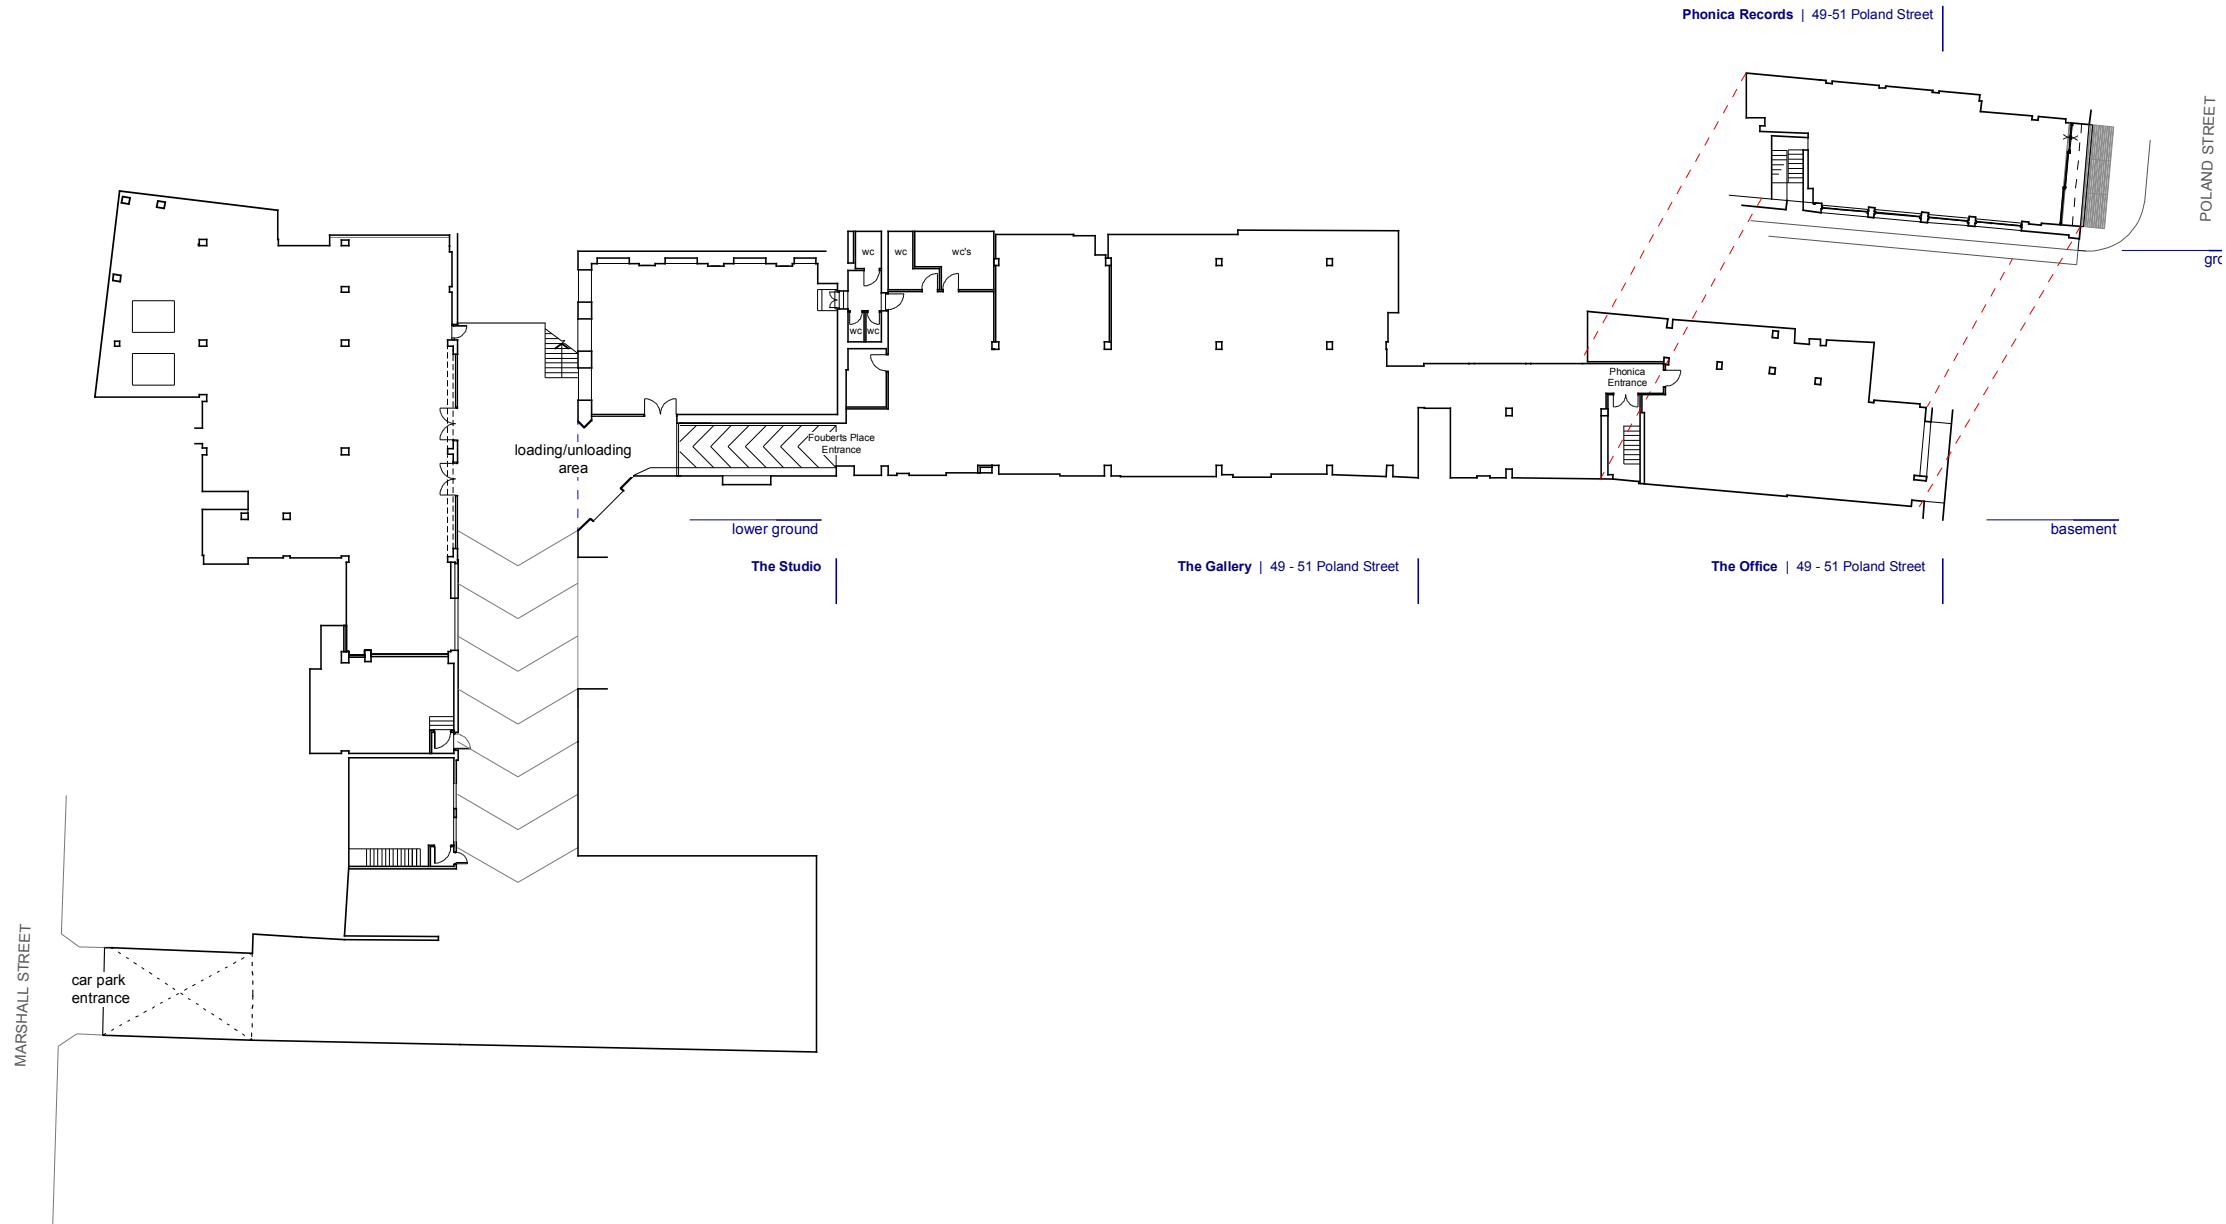

THE VINYL FACTORY

The Courtyard
16-18 Marshall Street
London W1F 7BE
thevinylfactory.com/soho

THE VINYL FACTORY

The Courtyard
16-18 Marshall Street
London W1F 7BE
thevinylfactory.com/soho

THE VINYL FACTORY

The Courtyard
16-18 Marshall Street
London W1F 7BE
thevinylfactory.com/soho

THE VINYL FACTORY

The Courtyard
16-18 Marshall Street
London W1F 7BE
thevinylfactory.com/soho