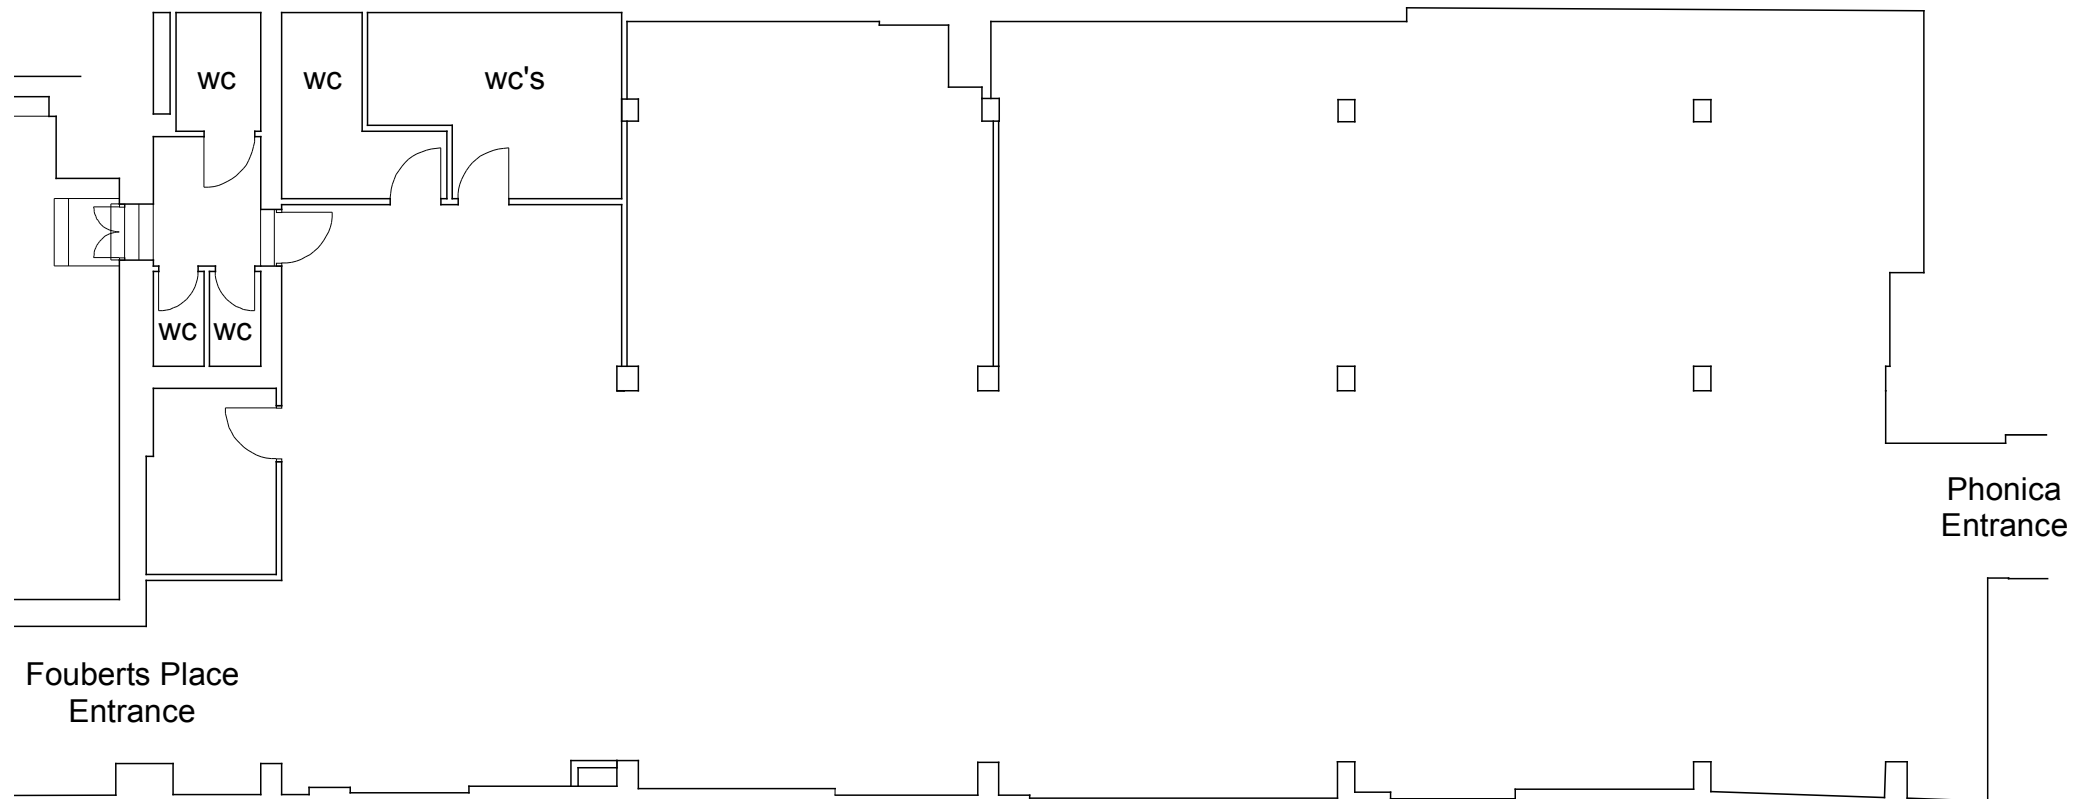

THE VINYL FACTORY

The Courtyard
16-18 Marshall Street
London W1F 7BE
thevinylfactory.com/soho

THE VINYL FACTORY

The Courtyard
16-18 Marshall Street
London W1F 7BE
thevinylfactory.com/soho

THE VINYL FACTORY

The Courtyard
16-18 Marshall Street
London W1F 7BE
thevinylfactory.com/soho

THE VINYL FACTORY

The Courtyard
16-18 Marshall Street
London W1F 7BE
thevinylfactory.com/soho